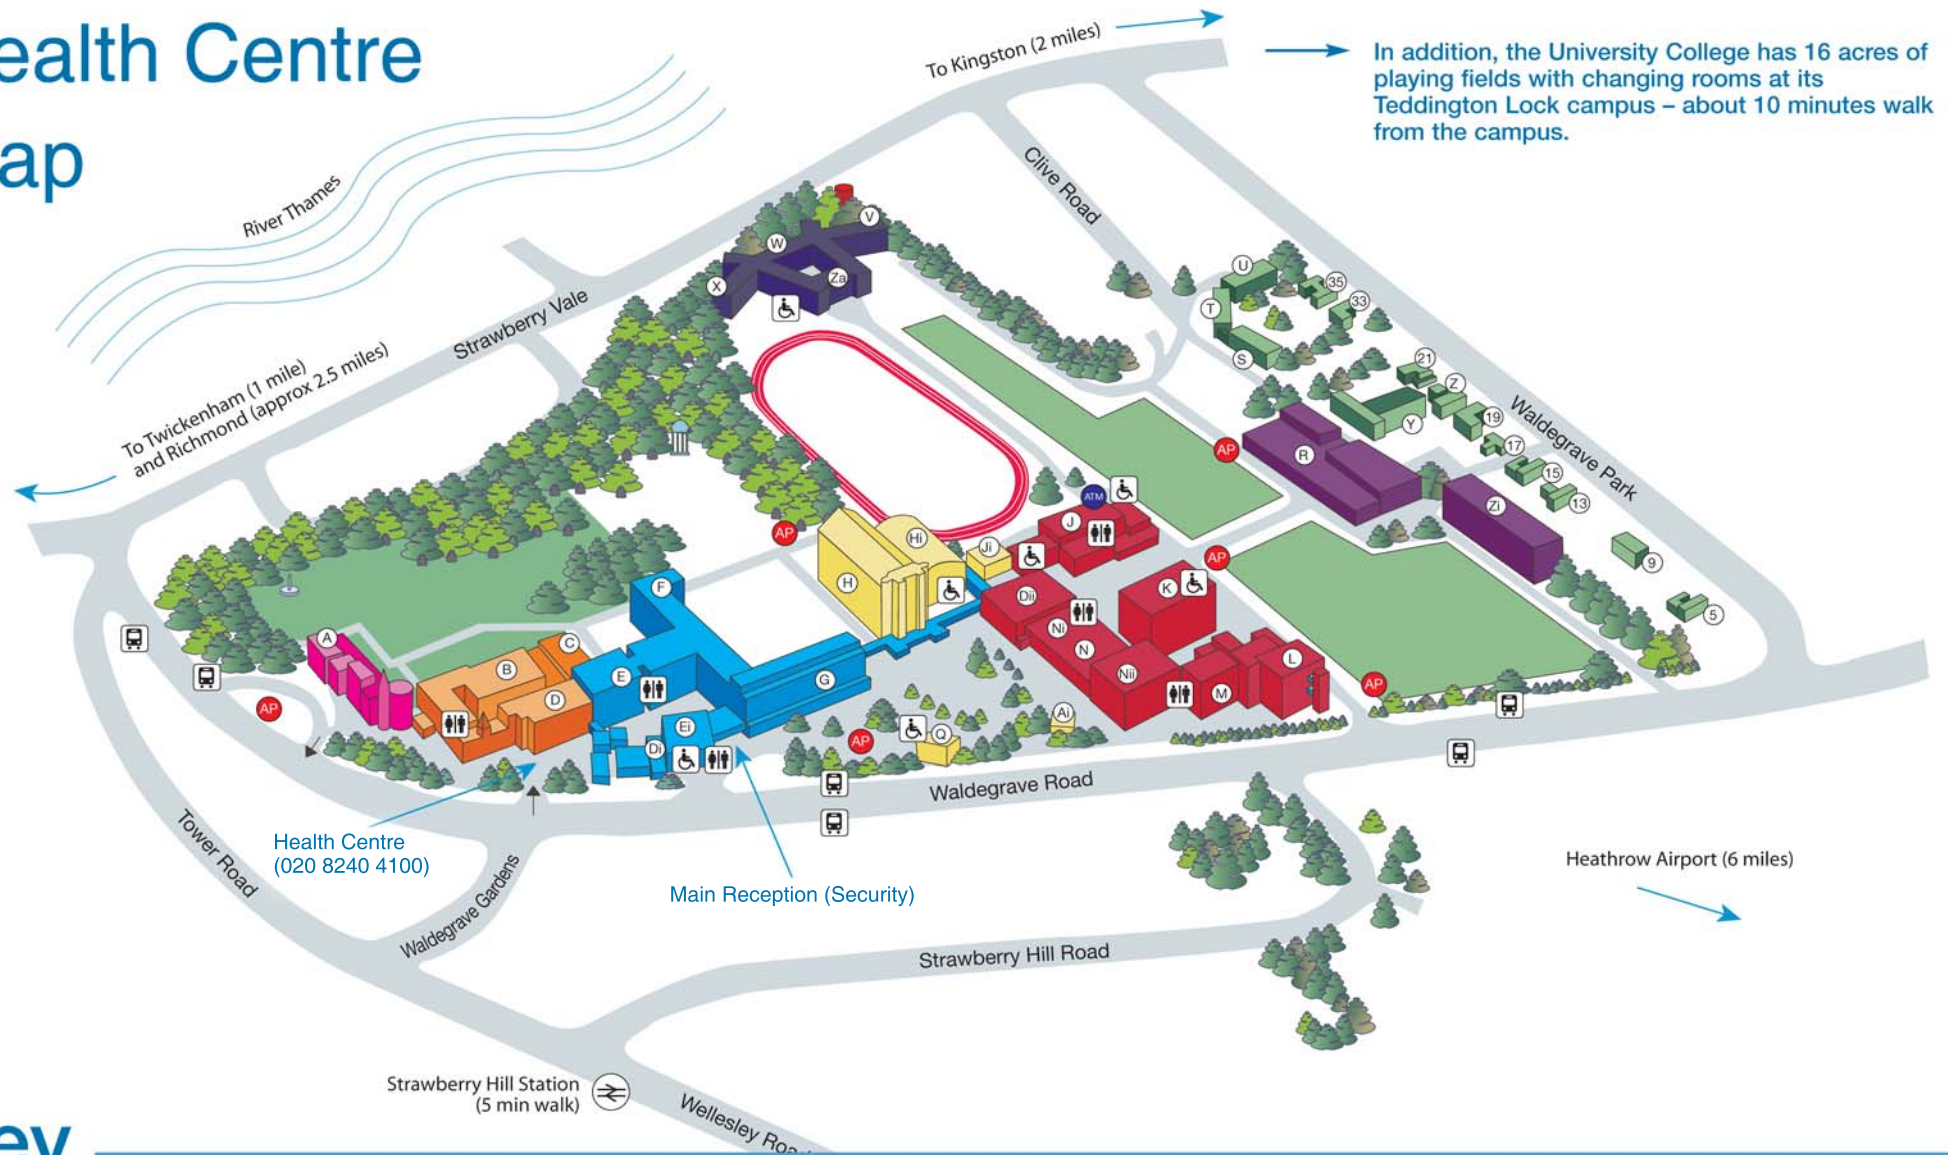

# Health Centre Map

## Key

Accommodation Office	E	Education	K	Security – at Main Reception	Ei	Washeteria	L
Administration	B	Film, Media, Irish Studies & Sociology	E, F	Skills Centre	G	Strawberry Hill House	A
Bar	J	Human Sciences	L, M, R	Sport Centre (Gym, Sports Hall, Beirne Hall, Dance Studio, Sports Injuries Clinic)	R	<b>Halls of Residence</b>	
Bookshop	L	Theology, Philosophy, & History	F	Student Services	E	De Marillac	Za
Careers Office	J	Geography, Tourism & Cultural Studies	L, M, N	Students Union	J	Cashin	Z
Chapel	H	Management Studies & Business Enterprise	B	Theatre	Dii	Clive	S,T,U
Chapel in the Woods	Ai	English & Creative Writing	D	Tennis Hall	Zi	Cronin	Y
Chaplaincy Centre	Q	Principal	B	Costumes	Dii	Doyle	V
Coffee Shop	Ji	Reception	Ei	Drama Studio	Di	Graham	X
Learning Resource Centre	Hi	Refractory	Ni	Special Needs Coordinator	E	Old House	G
Medical Centre	D	Shannon Conference Suite	Nii	Waldegrave Drawing Room	B	Wiseman	W
Drama	D, E	Registry	B			Waldegrave Park Nos.	5 to 35